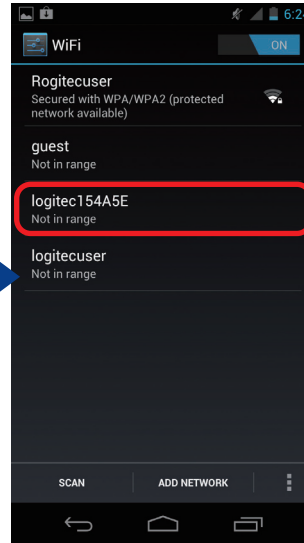

iPhone / iPod touch / iPad Edition

How to connect to the Internet

STEP 1

Tap [Settings] on the Home screen.

STEP 2

Tap [Wi-Fi].

STEP 3

Tap the corresponding SSID (logitec-XXXXXX).

* XXXXXX is a random character composed of 0 to 9, A to F.

STEP 4

Enter the 13 digit encryption key on the sticker affixed to the router.

STEP 5

When the icon appears on the upper left of the screen, setup is complete!

Android Smartphone, Tablet Edition

How to connect to the Internet

STEP 1

Press the Menu button and tap [Settings]. Tap [Wireless controls] or [Wireless & networks].

STEP 3

Tap the corresponding SSID(logitec-XXXXXX). * XXXXXX is a random character composed of 0 to 9, A to F.

STEP 2

Tap [Wi-Fi settings].

STEP 4

Enter the 13 digit encryption key on the sticker affixed to the router, and setup is complete!

For Windows

* These instructions introduce the setup on Windows 7.

How to connect to the Internet