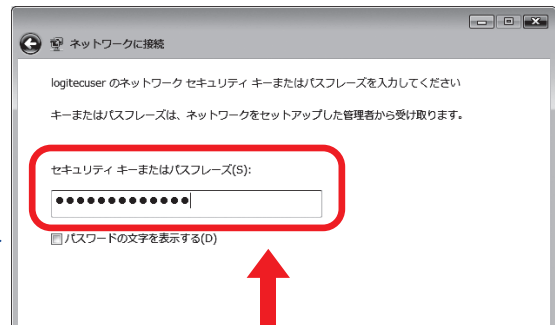

STEP 2

Tap [Wi-Fi settings].

STEP 4

Enter the 13 digit encryption key on the sticker affixed to the router, and setup is complete!

For Windows

* These instructions introduce the setup on Windows 7.

How to connect to the Internet

* Turn on the computer's wireless networking in advance.

STEP 1

Click the icon.

Click the icon in the notification area at the bottom right of the screen.

[When the icon is not displayed]

- 1 Click the triangular icon in the notification area at the bottom right of the screen.
- 2 Click Customise.
- 3 Select the [Always show all icons and notifications on the taskbar] check box and click [OK].

STEP 2

Select the corresponding SSID (logitech-XXXXXX) and click [Connect].

* XXXXXX is a random character composed of 0 to 9, A to F.

STEP 3

SSID :
logitec-154a5e
PASS :
XXXXXXXXXXXXXXXX

Enter the 13 digit encryption key on the sticker affixed to the router.