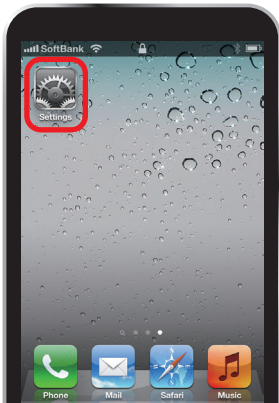

iPhone / iPod touch / iPad Edition

How to connect to the Internet

STEP 1

Tap [Settings] on the Home screen.

STEP 2

Tap [Wi-Fi].

STEP 3

Tap the corresponding SSID (logitec-XXXXXX).

* XXXXXX is a random character composed of 0 to 9, A to F.

STEP 4

Enter the 13 digit encryption key on the sticker affixed to the router.

STEP 5

When the icon appears on the upper left of the screen, setup is complete!

Android Smartphone, Tablet Edition

How to connect to the Internet

STEP 1

Press the Menu button and tap [Settings]. Tap [Wireless controls] or [Wireless & networks].

STEP 3

Tap the corresponding SSID(logitec-XXXXXX). * XXXXXX is a random character composed of 0 to 9, A to F.