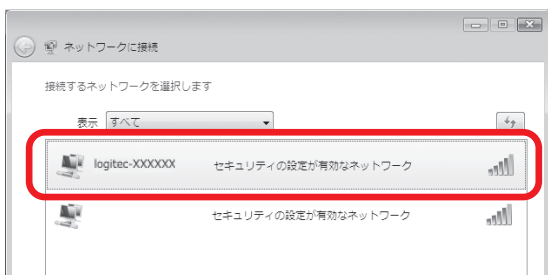

STEP 2

Tap [Wi-Fi settings].

STEP 4

Enter the 13 digit encryption key on the sticker affixed to the router, and setup is complete!

For Windows

* These instructions introduce the setup on Windows 7.

How to connect to the Internet

* Turn on the computer's wireless networking in advance.

STEP 1

Click the icon.

Click the icon in the notification area at the bottom right of the screen.

[When the icon is not displayed]

- 1 Click the triangular icon in the notification area at the bottom right of the screen.
- 2 Click Customise.
- 3 Select the [Always show all icons and notifications on the taskbar] check box and click [OK].

STEP 2

Select the corresponding SSID (logitech-XXXXXX) and click [Connect].

* XXXXXX is a random character composed of 0 to 9, A to F.

STEP 3

SSID :
logitec-154a5e
PASS :
XXXXXXXXXXXXXXXX

Enter the 13 digit encryption key on the sticker affixed to the router.