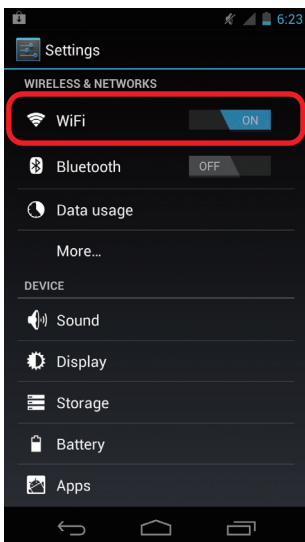

iPhone / iPod touch / iPad Edition

How to connect to the Internet

STEP 1

Tap [Settings] on the Home screen.

STEP 2

Tap [Wi-Fi].

STEP 3

Tap the corresponding SSID (logitec-XXXXXX).

* XXXXXX is a random character composed of 0 to 9, A to F.

STEP 4

Enter the 13 digit encryption key on the sticker affixed to the router.

STEP 5

When the icon appears on the upper left of the screen, setup is complete!

Android Smartphone, Tablet Edition

How to connect to the Internet

STEP 1

Press the Menu button and tap [Settings]. Tap [Wireless controls] or [Wireless & networks].

STEP 3

Tap the corresponding SSID(logitec-XXXXXX). * XXXXXX is a random character composed of 0 to 9, A to F.

STEP 2

Tap [Wi-Fi settings].

STEP 4

Enter the 13 digit encryption key on the sticker affixed to the router, and setup is complete!

For Windows

* These instructions introduce the setup on Windows 7.

How to connect to the Internet