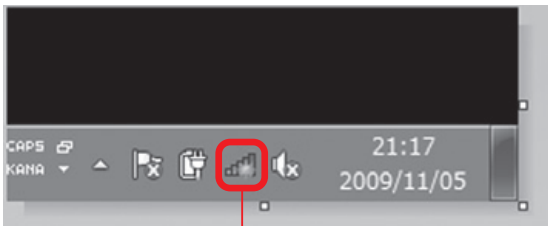

STEP 2

Tap [Wi-Fi settings].

STEP 4

Enter the 13 digit encryption key on the sticker affixed to the router, and setup is complete!

For Windows

* These instructions introduce the setup on Windows 7.

How to connect to the Internet

* Turn on the computer's wireless networking in advance.

STEP 1

Click the icon.

Click the icon in the notification area at the bottom right of the screen.

[When the icon is not displayed]

- 1 Click the triangular icon in the notification area at the bottom right of the screen.
- 2 Click Customise.
- 3 Select the [Always show all icons and notifications on the taskbar] check box and click [OK].