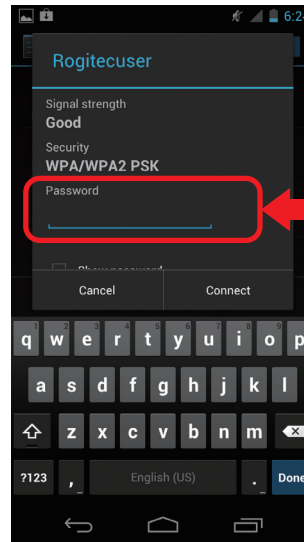

iPhone / iPod touch / iPad Edition

How to connect to the Internet

STEP 1

Tap [Settings] on the Home screen.

STEP 2

Tap [Wi-Fi].

STEP 3

Tap the corresponding SSID (logitec-XXXXXX).

* XXXXXX is a random character composed of 0 to 9, A to F.

STEP 4

Enter the 13 digit encryption key on the sticker affixed to the router.

STEP 5

When the icon appears on the upper left of the screen, setup is complete!

Android Smartphone, Tablet Edition

How to connect to the Internet

STEP 1

Press the Menu button and tap [Settings]. Tap [Wireless controls] or [Wireless & networks].

STEP 3

Tap the corresponding SSID(logitec-XXXXXX). * XXXXXX is a random character composed of 0 to 9, A to F.

STEP 2

Tap [Wi-Fi settings].

STEP 4

Enter the 13 digit encryption key on the sticker affixed to the router, and setup is complete!

For Windows

* These instructions introduce the setup on Windows 7.

How to connect to the Internet